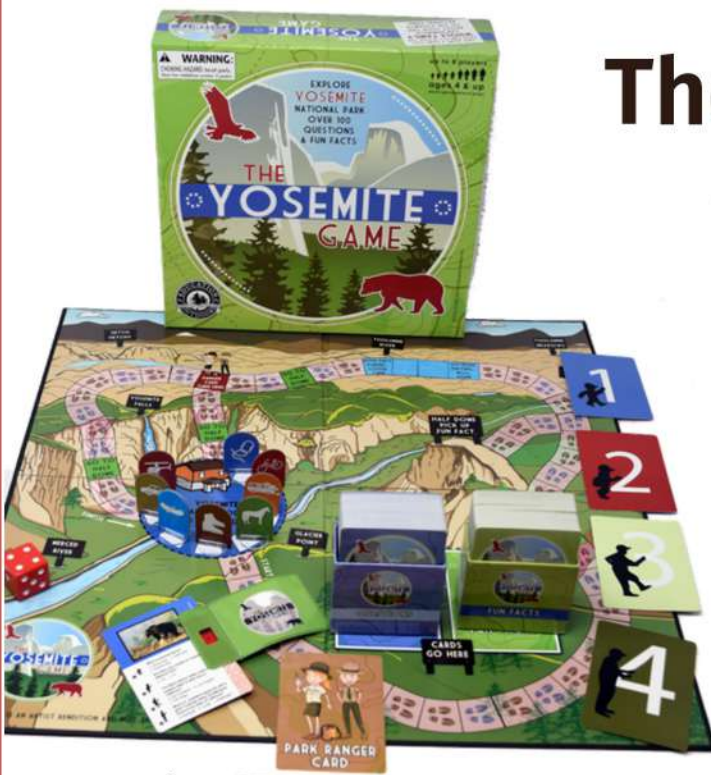

Includes:

- 1 game board
- 100 fun facts & 100 questions
- 1 decoder
- 8 game characters
- 1 die
- 16 levels cards
- 1 GPS card

MSRP: \$30.00 MOQ:6

Item# EOFC1 UPC# 890183001105

Product Dimensions: 10" X 10" X 2.5"

The Yosemite Game

4 levels, 20-30 minute play time
Ages 4+, 2-6 players

 Warning: CHOKING HAZARD - Small Parts. Not for Children Under 3 yrs.

Start your journey at the iconic Yosemite Valley Lodge and move your game piece around the board, answering question cards and discovering fascinating facts about Yosemite National Park. Race to be the first to return to the entrance and win the game!