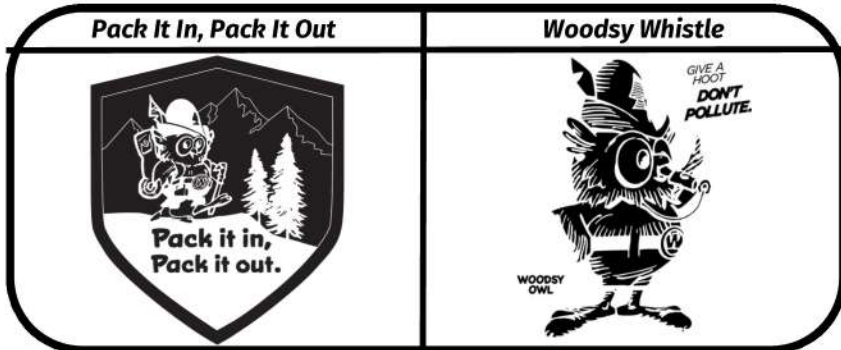

Designs:

Black will be etched off to reveal Stainless Steel Under the Powder Coat Paint!