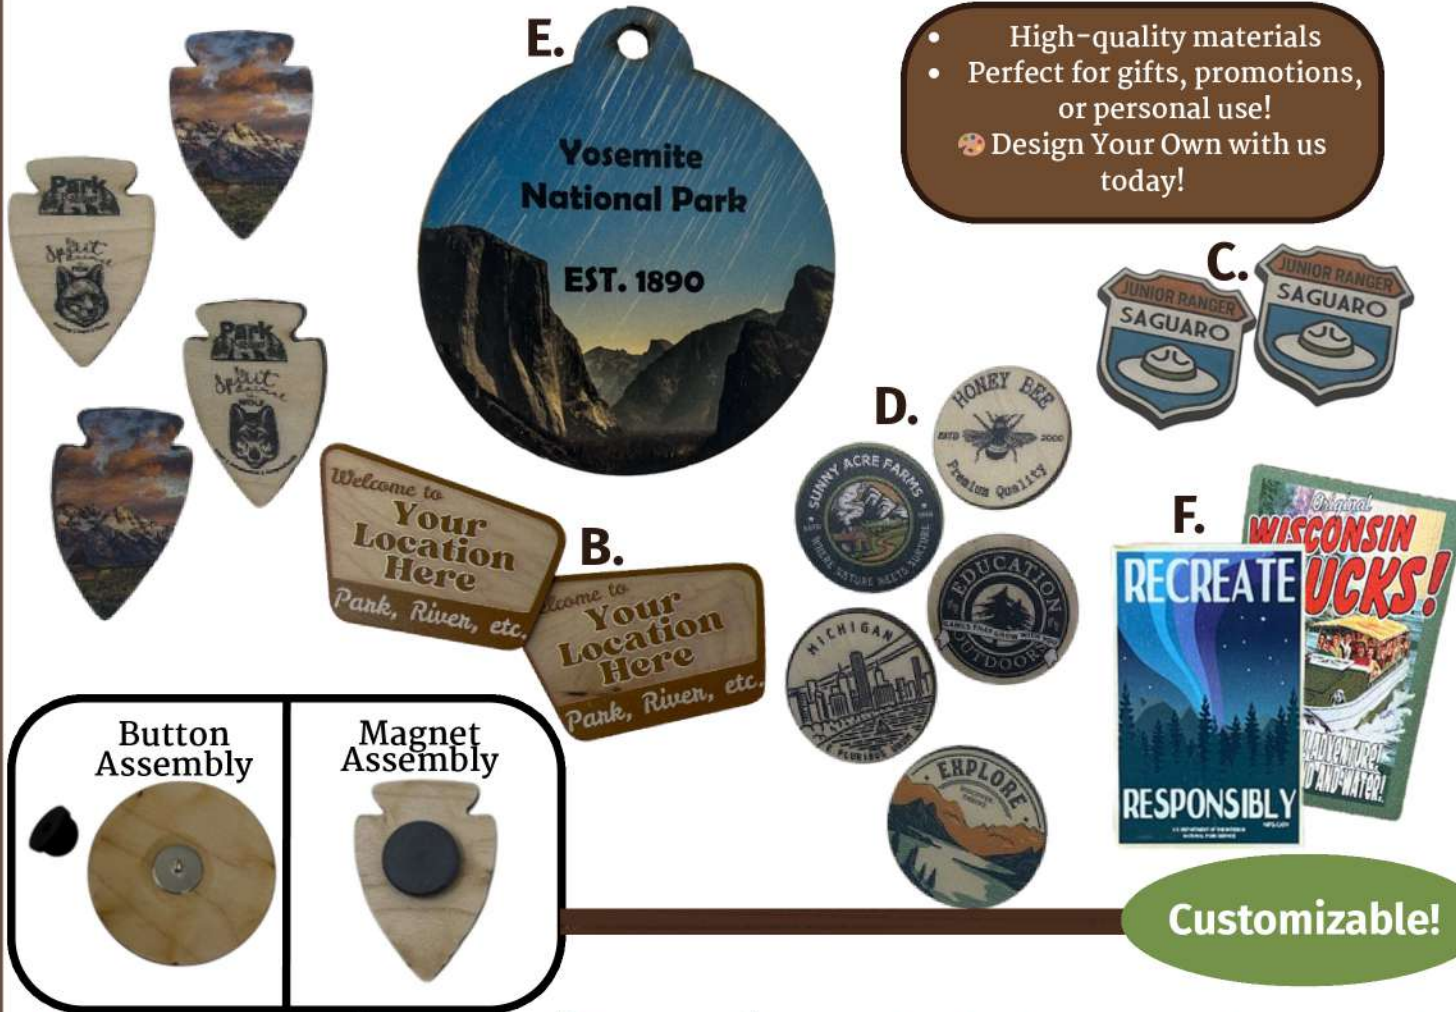

These suncatchers are made from 1/8" thick clear acrylic and can be custom cut into almost any shape. Each one is finished with an Ultra Vivid print process and includes your choice of either a 1.25" suction cup with a metal hook or a black elastic cord.

Size
Small- 4"x4"
Medium- 6.5"x6.5"

Item#
SUN-AUQ-SMALL
SUN-AUQ-MED
\$50 Set-up Fee

MSRP
\$10.00
\$18.00
MOQ:100

Custom Wood Puzzles

Custom Printed Items

These beautiful maple wood veneer ornaments, magnets, and buttons can be UV printed with the logo, quote, or image of your choice.

- High-quality materials
- Perfect for gifts, promotions, or personal use!
- 🎨 Design Your Own with us today!

A. Arrowhead (Buttons/Magnet)

MSRP: \$6.00
 MOQ: 36
 Item# EO-AH-MAG (Magnet)
 EO-AH-BUTTON (Button)
 Product Dimensions:
 Approx. 1.5" x 1.5"