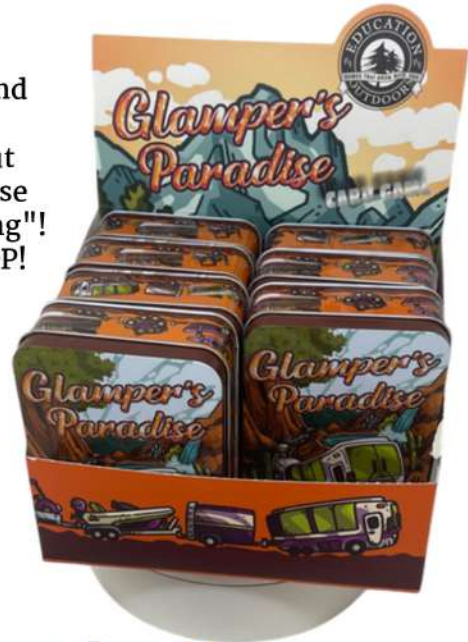

Ahh, the open road...

There's nothing quite like getting away from it all. But why do that when you can take it ALL with you? In this fast, silly, and surprisingly accurate card game, buy Glampers, and build the biggest and best train of toys & upgrades while taking in the Scenic Vistas. However, beware of the R.V. (Ruined Vacation) cards.

Better make sure to have some insurance!

MSRP: \$19.99 MOQ: 8

Item# GLAMP UPC# 850009057914

Product Dimensions: 4" x 5" x 1.75"

10 Essentials Card Game

Ages 6+, 2-4 players

10 Essentials is an exciting, fast-paced card game that immerses you in the experience of backcountry hiking. As you play, you'll discover the crucial 10 Essentials needed for survival and learn how they help mitigate dangers in the wild. Have fun using Dangers against opponents, protecting yourself with Essential Items, and collecting Miles, Scenic, and Wildlife cards along the way. Remember—it's always best to Know before you GO!

MSRP: \$15.00 MOQ: 12

Item# TS10E01 UPC#

000008710301

Product Dimensions: 5" x 7" x 1"

Picture Cube

The Park Babies' Picture Cube features adorable baby animals—black bears, coyotes, bobcats, skunks, raccoons, and rabbits and helps children improve concentration and hand-eye coordination while solving the puzzle.