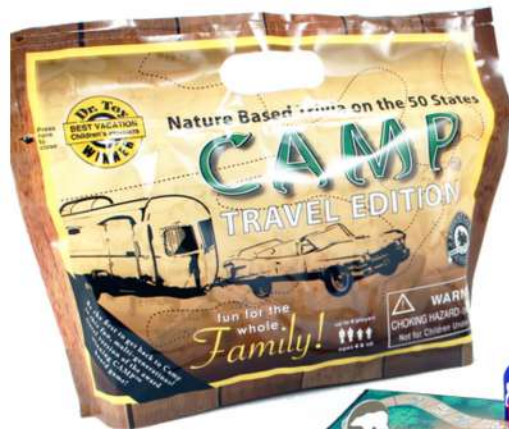

MSRP: \$15.00

MOQ: 6

Item# 2018122

UPC# 890783001037

Product Dimensions:

6.5" x 5.25" x 2.75"

 Warning: CHOKING HAZARD - Small Parts. Not for Children Under 3 yrs.

Toasted or Roasted™