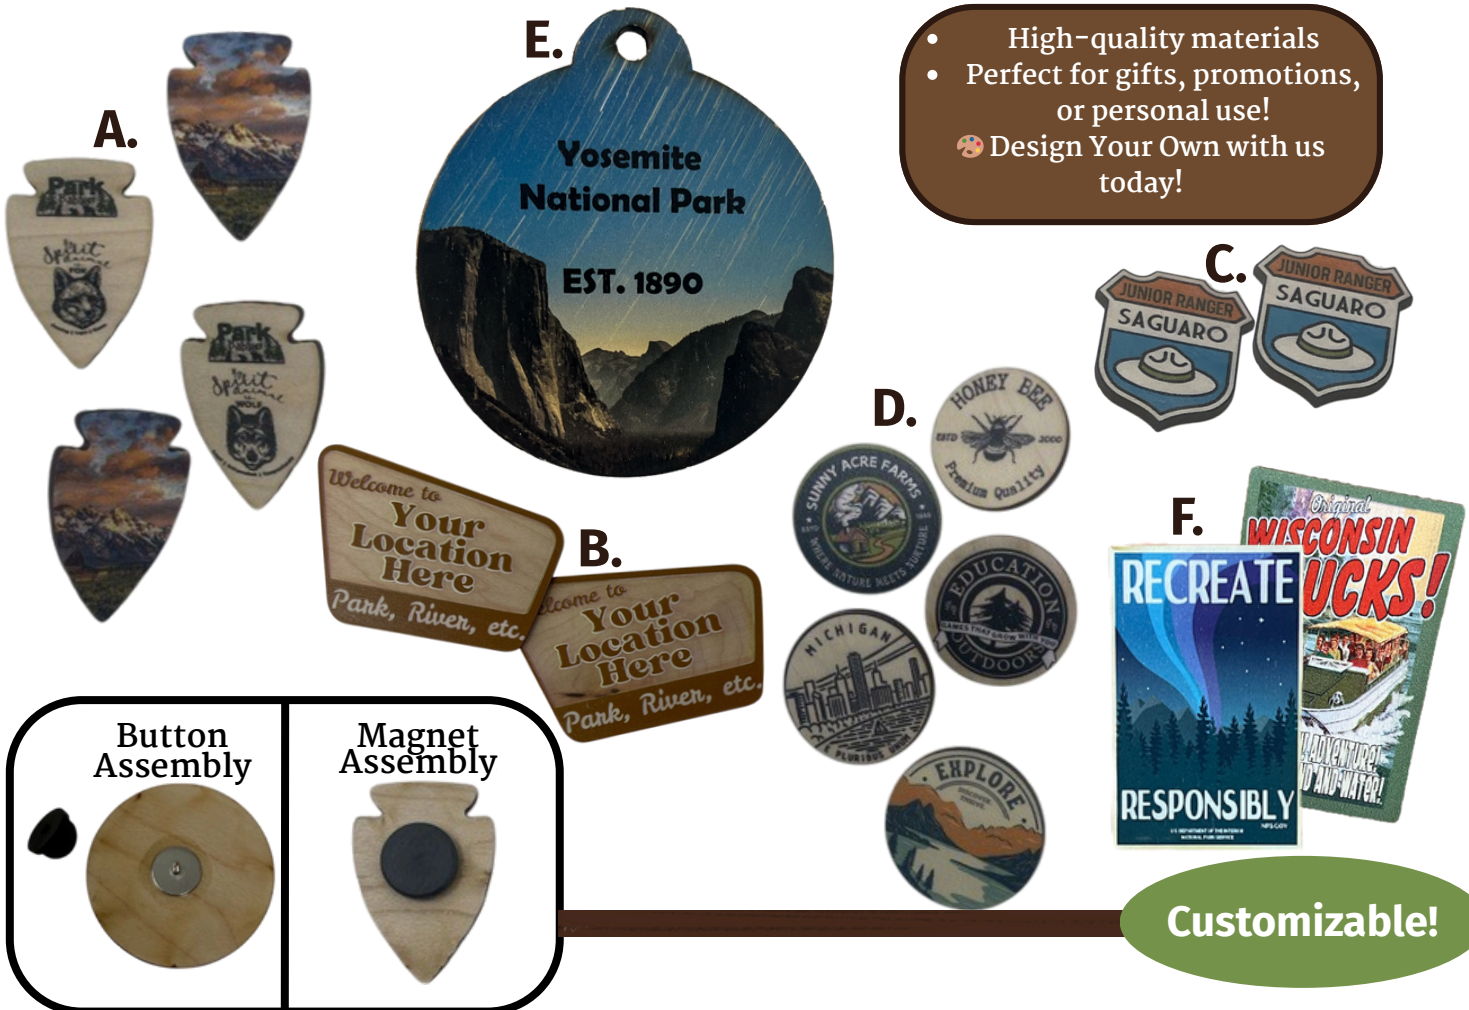

Custom Printed Items

These beautiful maple wood veneer ornaments, magnets, and buttons can be UV printed with the logo, quote, or image of your choice.

- High-quality materials
- Perfect for gifts, promotions, or personal use!
- 🎨 Design Your Own with us today!

A. Arrowhead (Buttons/Magnet)

MSRP: $6.00
MOQ: 36
Item# EO-AH-MAG (Magnet)
EO-AH-BUTTON (Button)
Product Dimensions:
Approx. 1.5" x 1.5"

B. Sign (Buttons/Magnet)

MSRP: $6.00
MOQ: 20
Item# EO-SIGN-MAG (Magnet)
EO-SIGN-BUTTON (Button)
Product Dimensions:
Approx. 3" x 2.5"

C. Badge (Buttons/Magnet)

MSRP: $6.00
MOQ: 70
Item# EO-BADGE-MAG (Magnet)
EO-BADGE-BUTTON (Button)
Product Dimensions:
Approx. 1.5" x 1.5"

D. Circle (Buttons/Magnet)

MSRP: $6.00
MOQ: 30
Item#'s EO-CIRCLE-MAG (Magnet)
EO-CIRCLE-BUTTON (Button)
Product Dimensions:
Approx. 1.5" x 1.5"

E. Ornaments

MSRP: $10.00
MOQ: 12
Item# EO-CUSTOM
Product Dimensions:
Approx. 3.5" x 3.9"

F. Rectangle Magnets

MSRP: $5.00
MOQ: 25
Item# EO-CUSTOMAG
Product Dimensions:
Approx. 2" x 3"

Customizable!