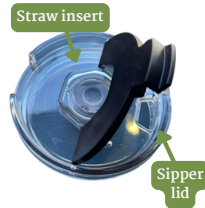

Customizable!

Custom Aluminum Prints

Transform your favorite photos into stunning aluminum artwork, customizable with your location and/or logo!

Great to hang in RV's, 5th Wheels and Campers!

8" x 10" Aluminum Print
MSRP: $20.00 MOQ: 4

Custom Stainless Steel Items

40 oz Traveler Tumbler

MSRP: $30.00 MOQ: 12
EO-40-BLK (Black)
EO-40-GRN/BLK (Green to Black)
EO-40-LB/DB (Light Blue to Dark Blue)

32 oz Hiker Bottle

MSRP: $30.00 MOQ: 12
EO-HK-BLK (Black)
EO-HK-RED (Red)
EO-HK-GRN/BLK (Green to Black)
EO-HK-LB/DB (Light Blue to Dark Blue)

22 oz Canning Jar

MSRP: $28.00 MOQ: 12
EO-CJ-RED (Red)
EO-CJ-BLK (Black)
EO-CJ-WHT/BLK (White to Black)

18 oz Camp Cup

MSRP: $22.00 MOQ: 12
EO-CC-BLK (Black)
EO-CC-RED (Red)
EO-CC-GRN (Green)
EO-CC-WHT (White)
EO-CC-GRN/BLK (Green to Black)
EO-CC-LB/DB (Light to Dark Blue)

20 oz Coffee Tumbler

MSRP: $24.00 MOQ: 12
EO-CM-SBLU (Sailor Blue)
EO-CM-RB (Red Brick)
EO-CM-PUR (Purple)
EO-CM-RED (RED)
EO-CM-TEAL (TEAL)
EO-CM-MINT (MINT)
EO-CM-PINK (PINK)
EO-CM-WHITE (WHITE)
EO-CM-GRN/BLK (GREEN/BLACK GRADIENT)
EO-CM-LB/DB (LIGHT TO DARK BLUE GRADIENT)

18 oz Limited Edition Camp Cup

MSRP: $22.00 MOQ: 12
EO-LECC-BLK
EO-LECC-GRN

Custom Stainless Steel Items