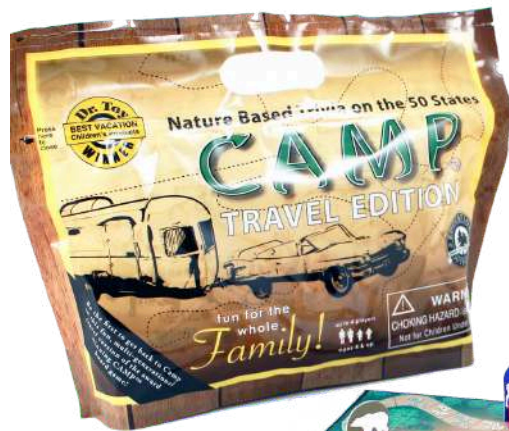

MSRP: \$15.00

MOQ: 6

Item# 2018122

UPC# 890783001037

Product Dimensions:

6.5" x 5.25" x 2.75"

 Warning: CHOKING HAZARD - Small Parts. Not for Children Under 3 yrs.

Toasted or Roasted™

Ages 4+, 2-6 players

MSRP: \$18.00

MOQ: 6

Item# TR1

UPC#890183001136

Product Dimensions:

13" x 3" x 11.25"

In this thrilling offensive/defensive game, players race to be the first to start their campfire and toast three marshmallows. But beware of Roasty—he's on the lookout to burn those marshmallows to a crisp! Stay sharp and outsmart your opponents to win the game!

Includes:

- 54 cards
- 8 disks
- Rules
- Picnic table board

 Warning: CHOKING HAZARD - Small Parts. Not for Children Under 3 yrs.

Fly Swat

Ages 6+, 2-4 players

Collect as many flies as you can, but watch out for your opponents' fly swatters! Protect your territory by swatting away their hands and keeping your flies safe from being captured. The player with the most flies at the end wins!