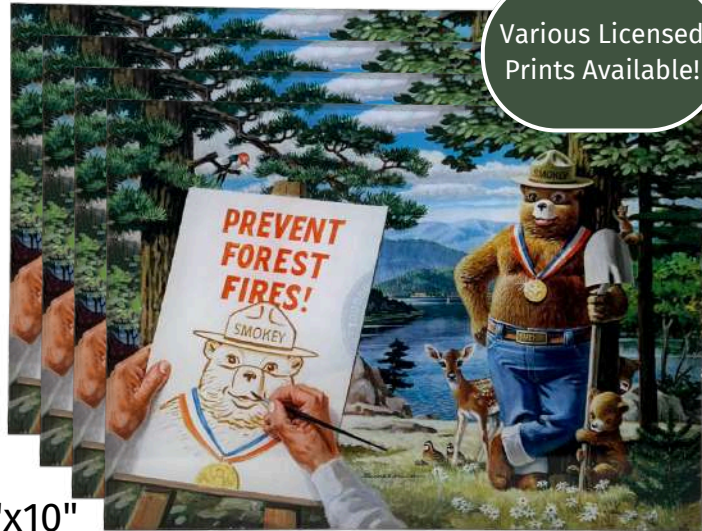

Licensed Smokey Bear Prints

Aluminum Prints

These vibrant art prints feature iconic Smokey Bear artwork by renowned artist Rudy Wendelin. Available in 8" x 10", each print beautifully captures the timeless appeal of Smokey Bear, making them a perfect addition to any collection or space.

Various Licensed
Prints Available!

8"x10"

Designs available: