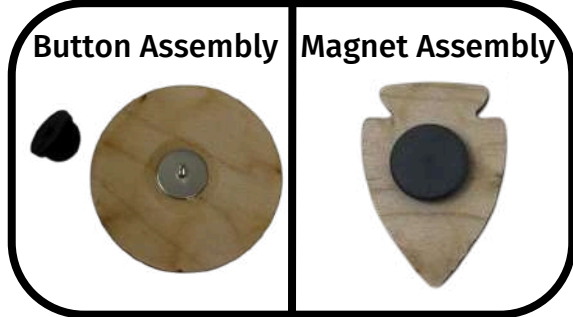

Custom Printed Items

These beautiful maple wood veneer ornaments, magnets, and buttons can be UV printed with the logo, quote, or image of your choice.

Arrowhead Buttons/Magnet

MSRP: $6.00
MOQ: 25
Item# EO-AH-MAG (Magnet)
EO-AH-BUTTON (Button)
Product Dimensions:
Approx. 1.5"x 1.5"

Sign Buttons/Magnet

MSRP: $6.00
MOQ: 25
Item# EO-SIGN-MAG (Magnet)
EO-SIGN-BUTTON (Button)
Product Dimensions:
Approx. 3"x 2.5"

- High-quality materials
- Perfect for gifts, promotions, or personal use!
- Design Your Own with us today!

Circle Buttons/Magnet

MSRP: $6.00
MOQ: 60
Item#'s EO-CIRCLE-MAG (Magnet)
EO-CIRCLE-BUTTON (Button)
Product Dimensions:
Approx. 1.5"x 1.5"

Ornaments

MSRP: $10.00
MOQ: 6
Item# EO-CUSTOM-6
Product Dimensions:
Approx. 3.5" x 3.9"

Magnets

MSRP: $5.00
MOQ: 18
Item# EO-CUSTOMAG-18
Product Dimensions:
Approx. 2"x 3"