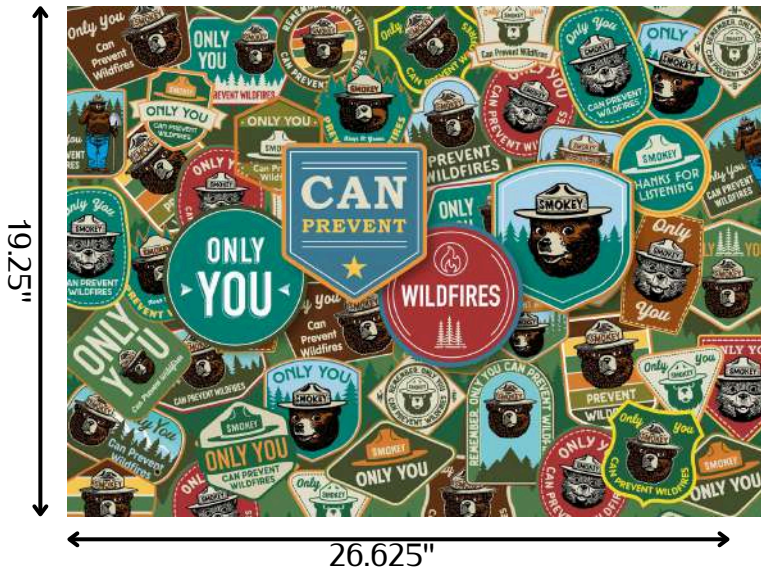

Warning: CHOKING HAZARD - Small Parts. Not for Children Under 3 yrs.

Sea Pets

- PLSH-SHARK-UPC# 890183001389
- PLSH-HBWHALE-UPC# 890183001358
- PLSH-DOLPHIN-UPC# 890183001365
- PLSH-KILWHALE-UPC# 890183001372
- PLSH-OCTO- UPC # 890183001341
- PLSH-SEATUR-UPC# 890183001396

Licensed Smokey Bear Evergreen Adventures Collage 1000 Piece Puzzle

Box:

Puzzle:

MOQ: 12

Item #	UPC	MSRP	DESCRIPTION
SB-1000Ea	850009057938	\$25.00	26.625" x 19.25" Cardboard Puzzle

Smokey Bear Evergreen Icons Puzzle features a stunning array of evergreen-inspired icons, including Smokey Bear himself. Perfect for puzzle enthusiasts and nature lovers, it offers an enjoyable and relaxing experience while celebrating the timeless message of forest conservation. Ideal for all ages, this puzzle is a fun and educational way to connect with the beauty of nature.